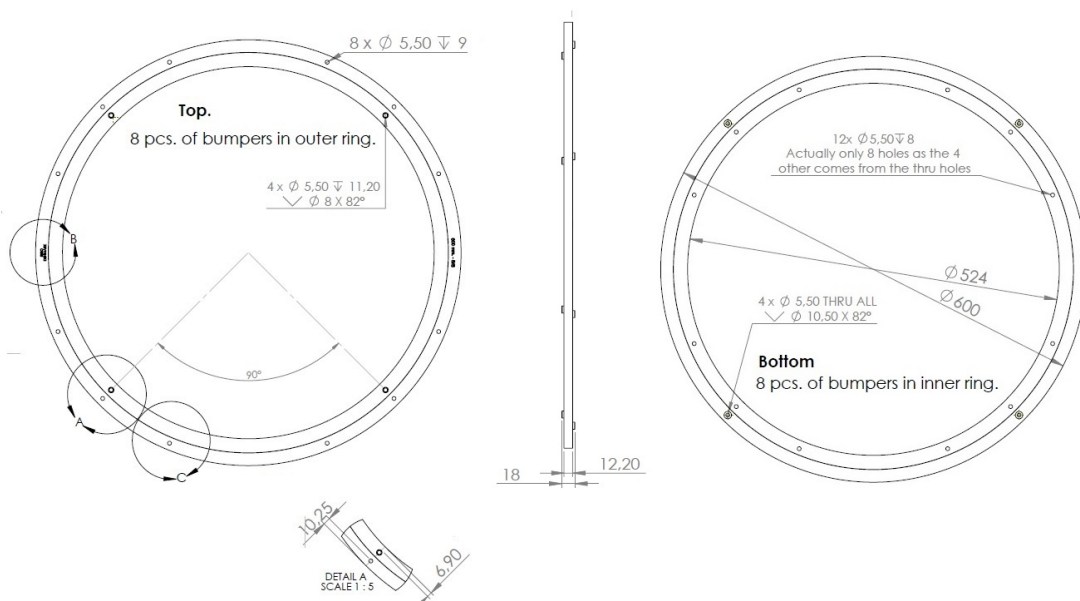

PRODUCT SHEET

Description:

Lazy Susan Alu. Swivel, $\varnothing 600 \times 12 \text{mm}$, ID 524mm, $\varnothing 6 \text{mm}$ SS-Ball Bearing, Load Capacity: Max 190Kg, 4 CSK Holes, 6 White, Rubbers $\varnothing 10,2 \times 3,3 \text{mm}$ on each side

Item number:

16.15.395-1

Units	Box	Carton	HS Code	Barcode
Pcs.	1	7	8302420090	
				5704866065429

SISO A/S

Mileparken 11
DK-2740 Skovlunde
Denmark
VAT: DK 24786013

Phone +45 45 830 900

www.siso.dk
siso@siso.dk

Danske Bank
Nytorv Branch
Copenhagen
SWIFT: DABADKKK

Account no.
4180 3112 112936
IBAN Account
DK7230003112112936